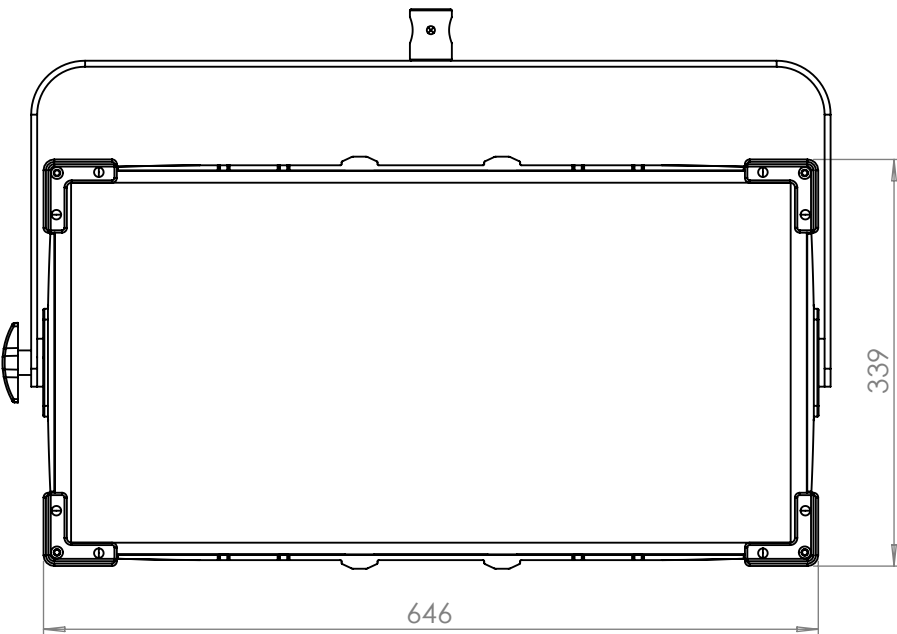

Technical Drawing