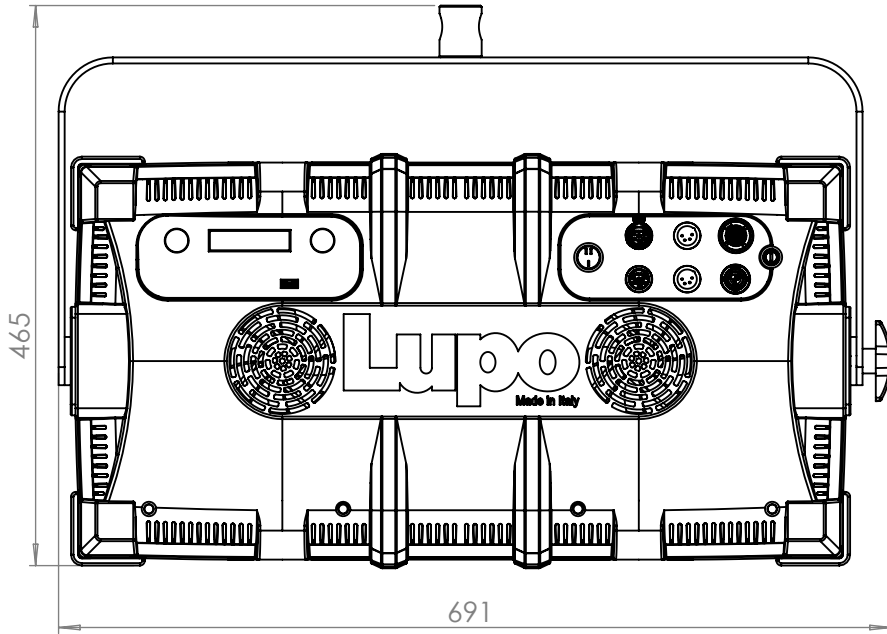

Technical Drawing