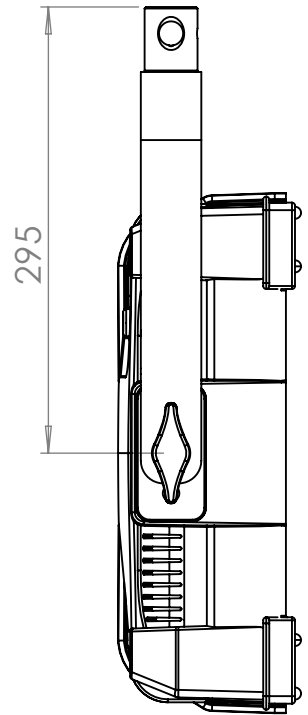

Technical Drawing